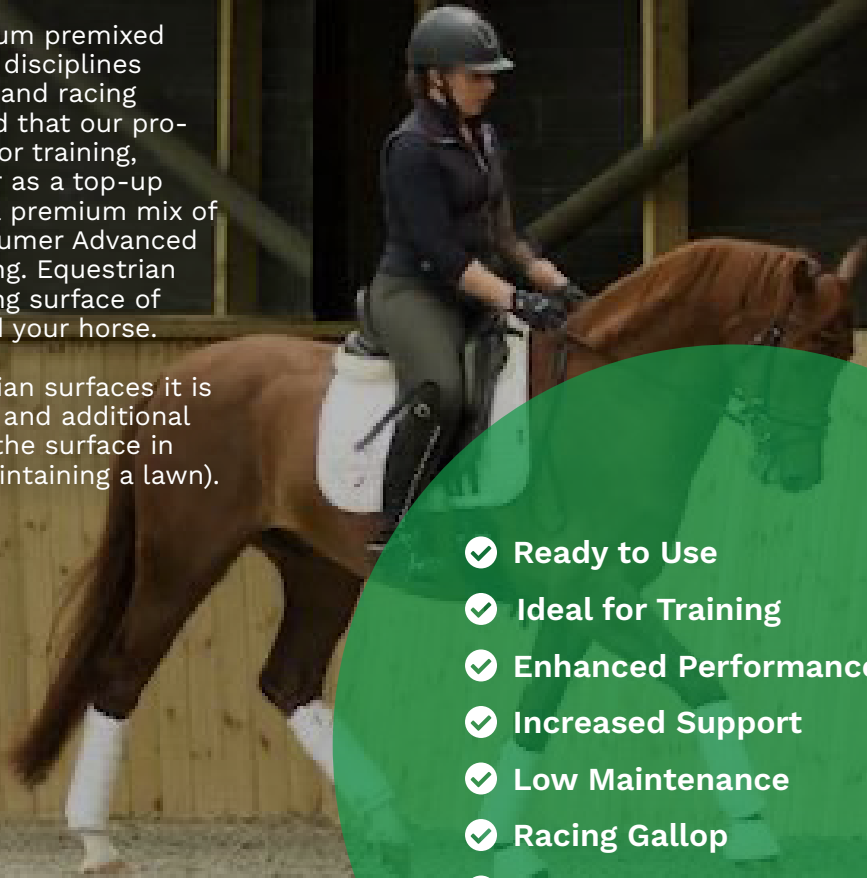

Combi-Ride

Advanced Equestrian Surfaces

PREMIXED SURFACES

Premium non waxed premixed surface for private and professional use.

Combi-Pro Advanced is our premium premixed equestrian surface suitable for all disciplines including dressage, show jumping and racing gallops. Our customers have found that our pro-advanced mix is the ideal choice for training, competition and lunge surfaces or as a top-up solution. Combi-Pro advanced is a premium mix of combi-pro and our 100% pre consumer Advanced Stability Fibre, mixed with a leading. Equestrian grade silica sand to create an riding surface of optimum performance for you and your horse.

As with all sand and fibre equestrian surfaces it is advised that correct maintenance and additional moisture may be needed to keep the surface in optimum condition. (similar to maintaining a lawn).

- ✓ Ready to Use
- ✓ Ideal for Training
- ✓ Enhanced Performance
- ✓ Increased Support
- ✓ Low Maintenance
- ✓ Racing Gallop
- ✓ Competition Arenas

“ Having a surface that my horses can find confidence and consistency on in training every day is very important, that’s why I chose Combi-Ride. It is an extremely high quality, affordable surface installed by a very understanding, professional team. ”